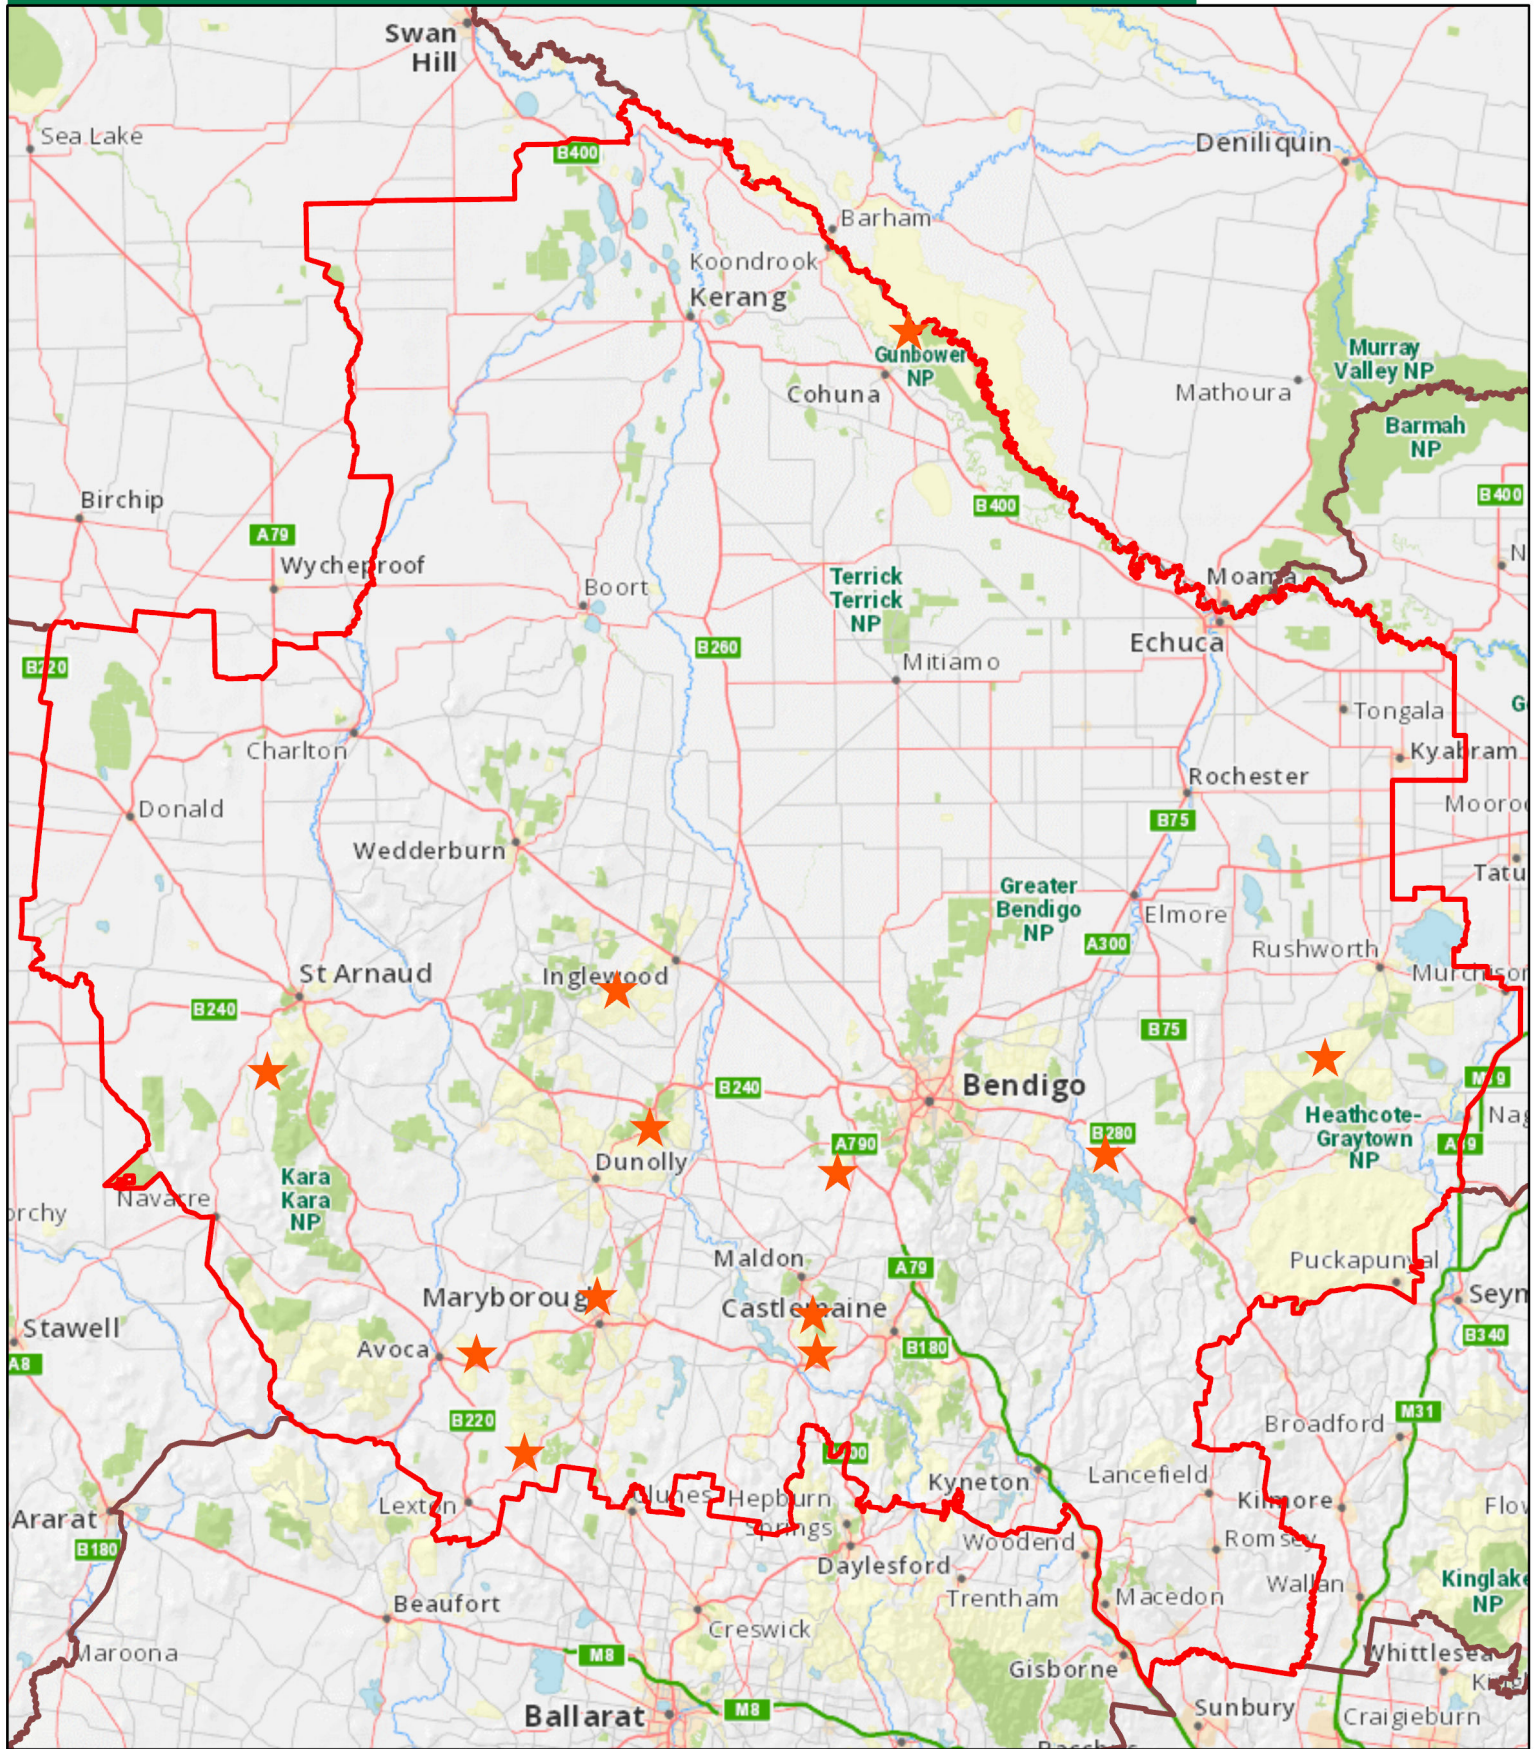

Domestic Firewood Collection Areas - Loddon Mallee Region

Murray Goldfields Districts - Autumn 2025

Legend

- ★ Domestic Firewood Collection Area
- FFMV Districts
- LODDON MALLEE

Disclaimer
This publication may be of assistance to you but the State of Victoria and its employees do not guarantee that the publication is without flaw of any kind or is wholly appropriate for your particular purpose and therefore disclaims all liability for any error, loss or other consequence which may arise from you relying on any information in this publication.
Accessibility
If you would like to receive this publication in an accessible format such as large print or black and white please telephone 136 186, or email customer.service@delwp.vic.gov.au.
Deaf, hearing impaired or speech impaired?
Call us via the National Relay Service on 133 677 or visit www.relaysservice.com.au
© The State of Victoria Department of Environment, Land, Water and Planning 2025

Spatial Reference
Project Coordinate System: **GDA2020 Vicgrid**
Geographic Coordinate System: **GDA2020**
Datum: **GDA2020**
Projection: **Lambert Conformal Conic**

Spatial data is sourced from the Victorian Spatial Data Library (VSDL).
Map produced by FFMV Bendigo February 2025
Copyright © The State of Victoria, Department of Energy, Environment and Climate Action